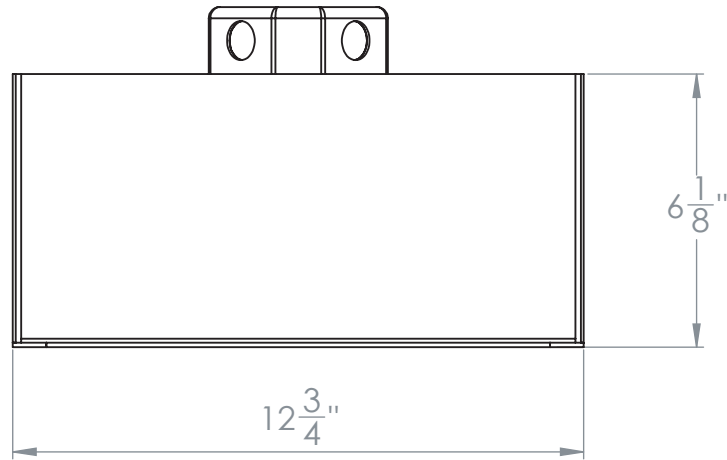

### 3.75" Gyro Shift Multiple 3 Head Trim

Flush Mount Adjustable Architectural Housing

S3FA-3LFL

Revised 09/18/18

# 3.75" Gyro Shift Multiple 3 Head Trim

Flush Conduit Adjustable Architectural Housing

S3FA-3LFC

Revised 09/18/18