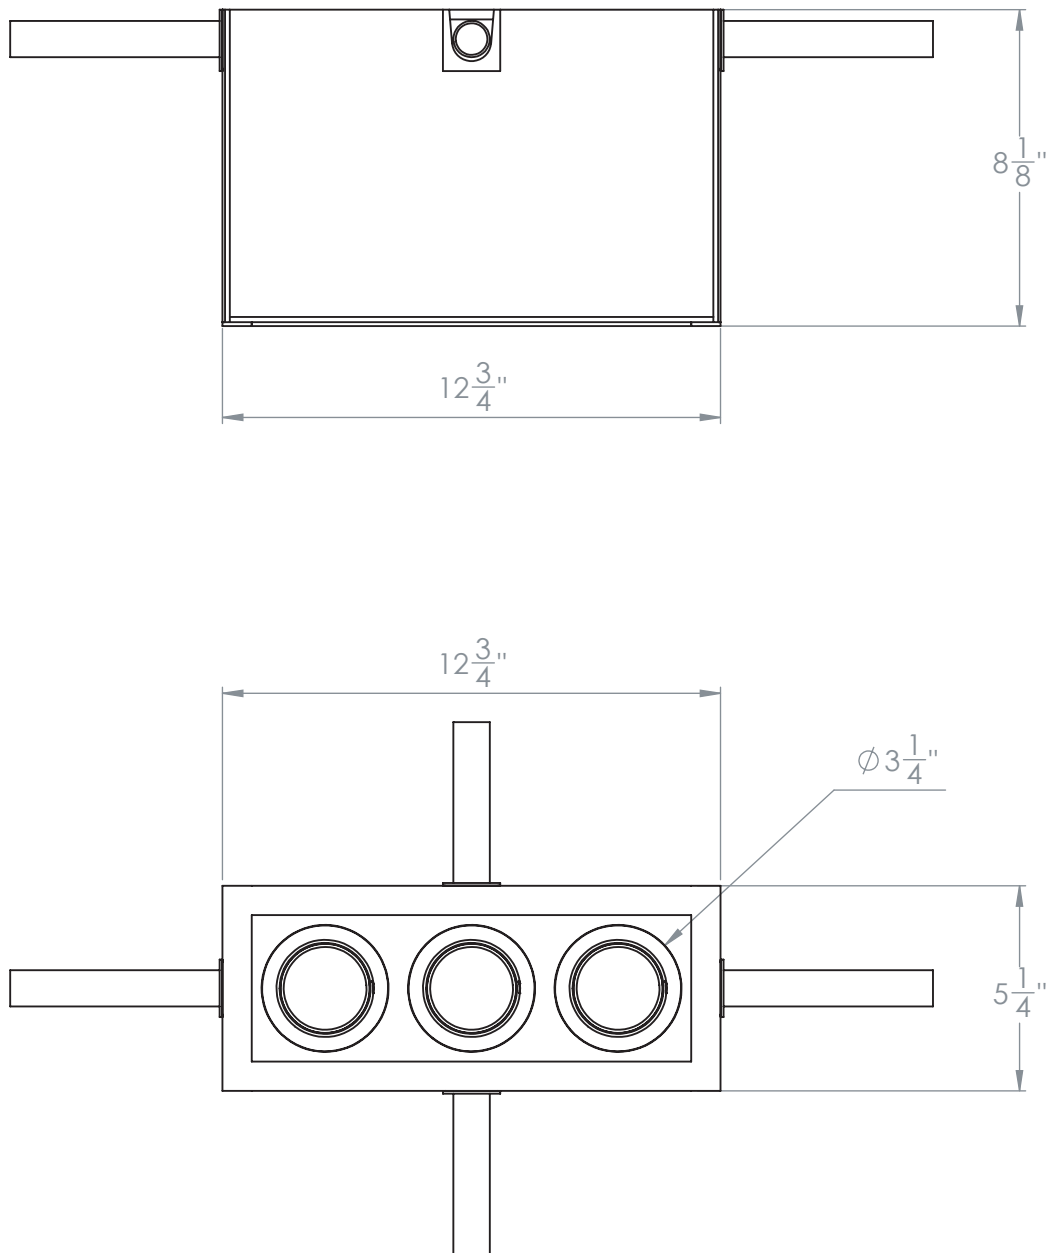

### 3.75" Gyro Shift Multiple 3 Head Trim

Flush Mount Adjustable Architectural Housing

S3FA-3LFL

Revised 09/18/18

# 3.75" Gyro Shift Multiple 3 Head Trim

Flush Conduit Adjustable Architectural Housing

S3FA-3LFC

Revised 09/18/18