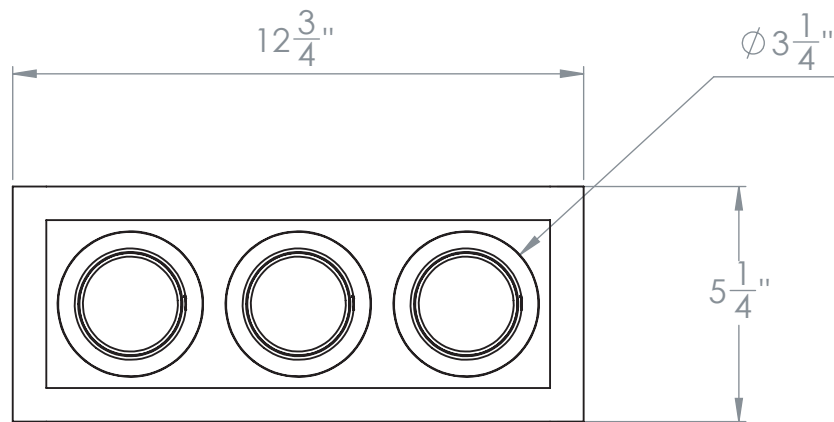

### 3.75" Gyro Shift Multiple 3 Head Trim

Flush Mount Adjustable Architectural Housing

S3FA-3LFL

Revised 09/18/18

# 3.75" Gyro Shift Multiple 3 Head Trim

Flush Conduit Adjustable Architectural Housing

S3FA-3LFC

Revised 09/18/18